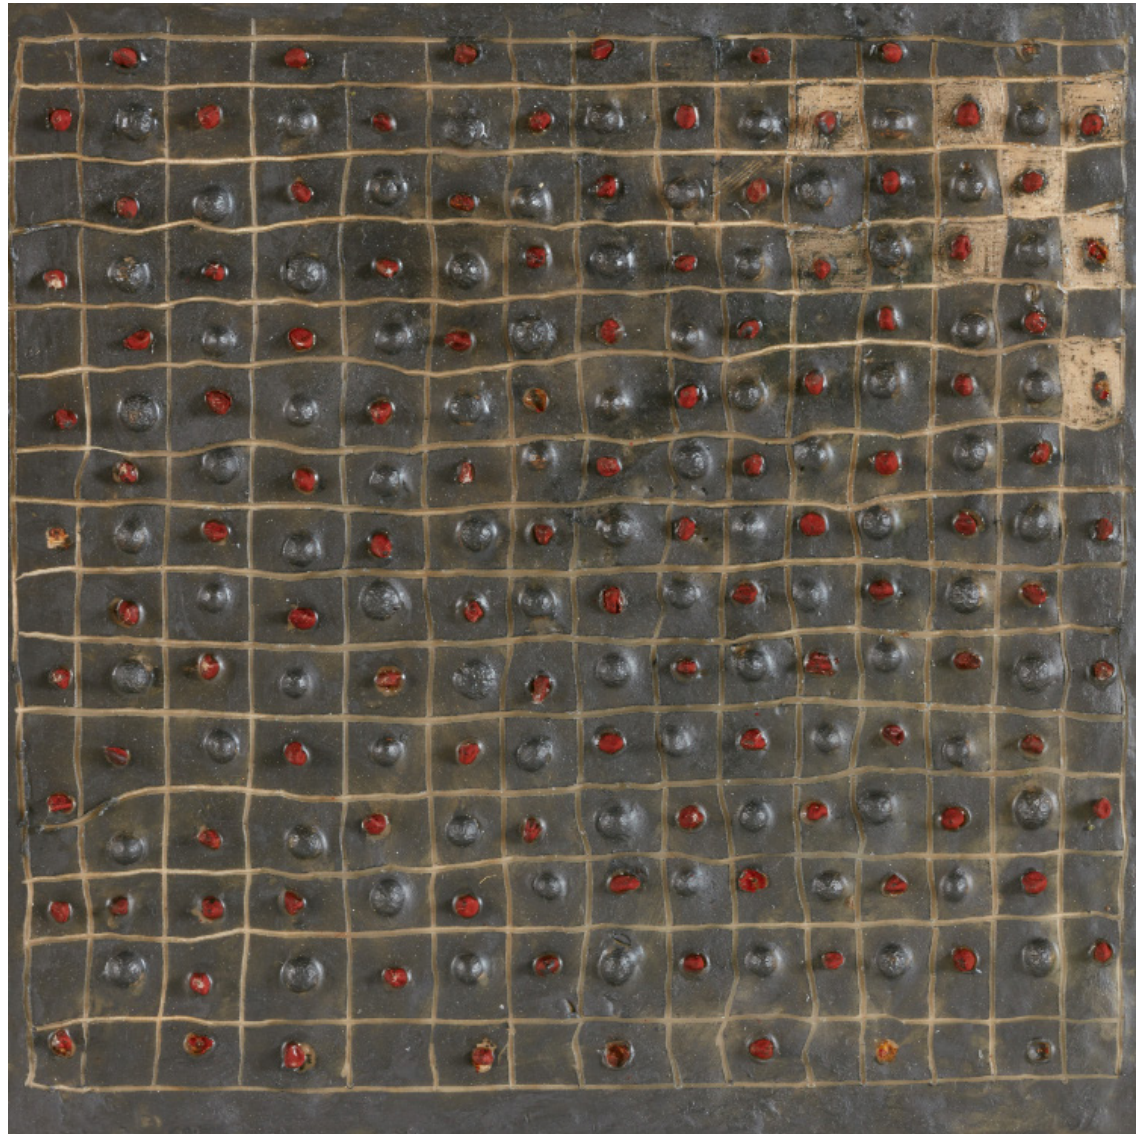

BONNIE PORTER GREENE

MIGNON STEELE

LEONIE WATSON

Lee Bethel *Pimenta* 2018

graphite watercolour, seed, oil and wax medium on
board

20 x 20 cm

\$400

Egg
DART