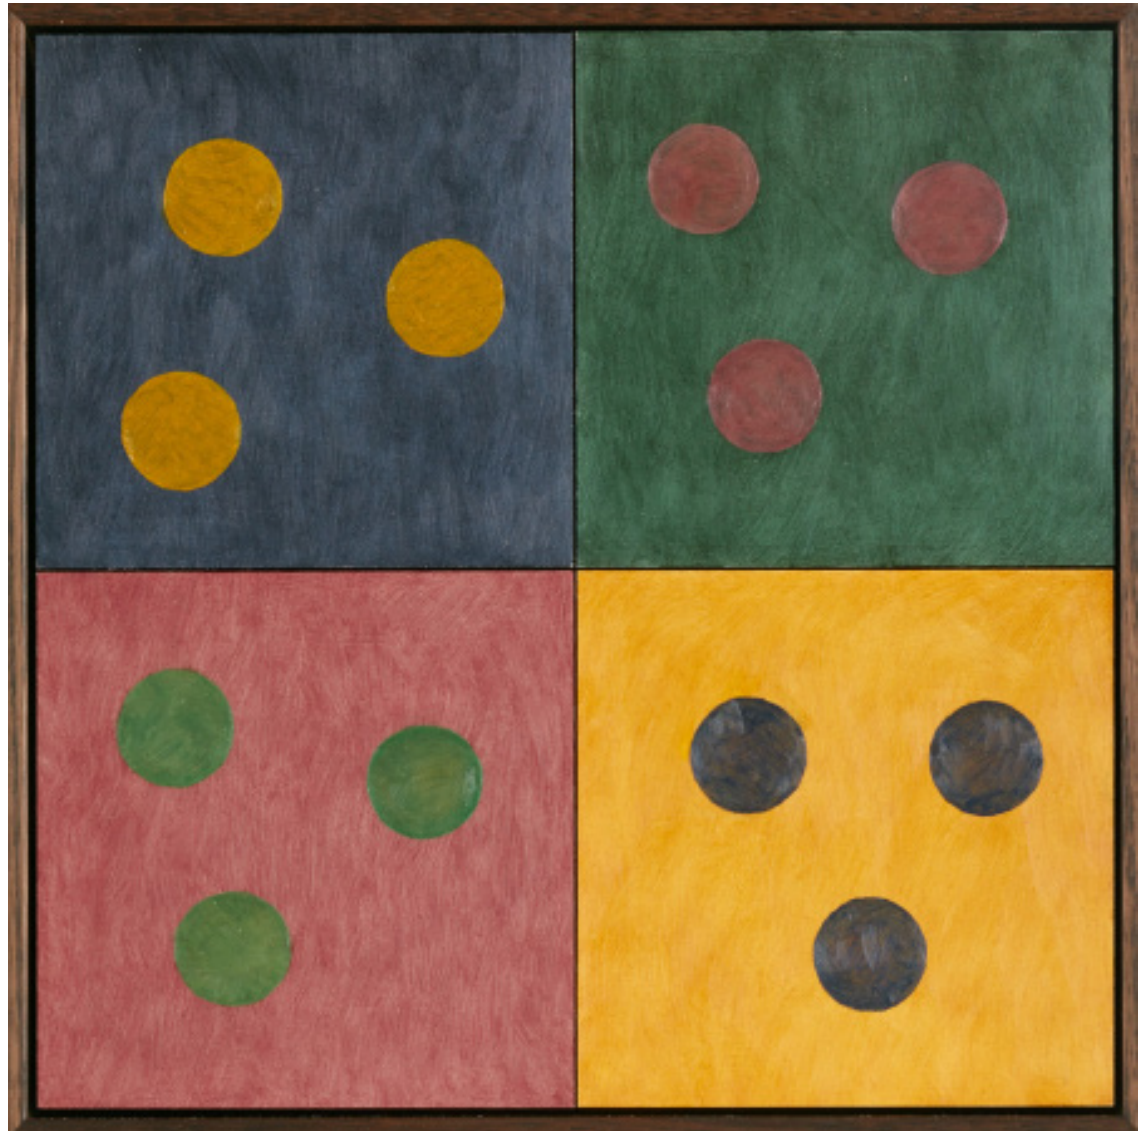

MIXED BAG

LEE BETHEL
MECHELLE BOUNPRASEUTH
JULIA FLANAGAN
SANNE KOELEMIJ
ANNA MAY HENRY
MISH MEIJERS
MONTANA MILLER
MADELEINE PETERS
BONNIE PORTER GREENE
MIGNON STEELE
LEONIE WATSON

Leonie Watson *Pink Fence*, 2018
acrylic on wood relief carving
29.5 x 29.5 cm
$700