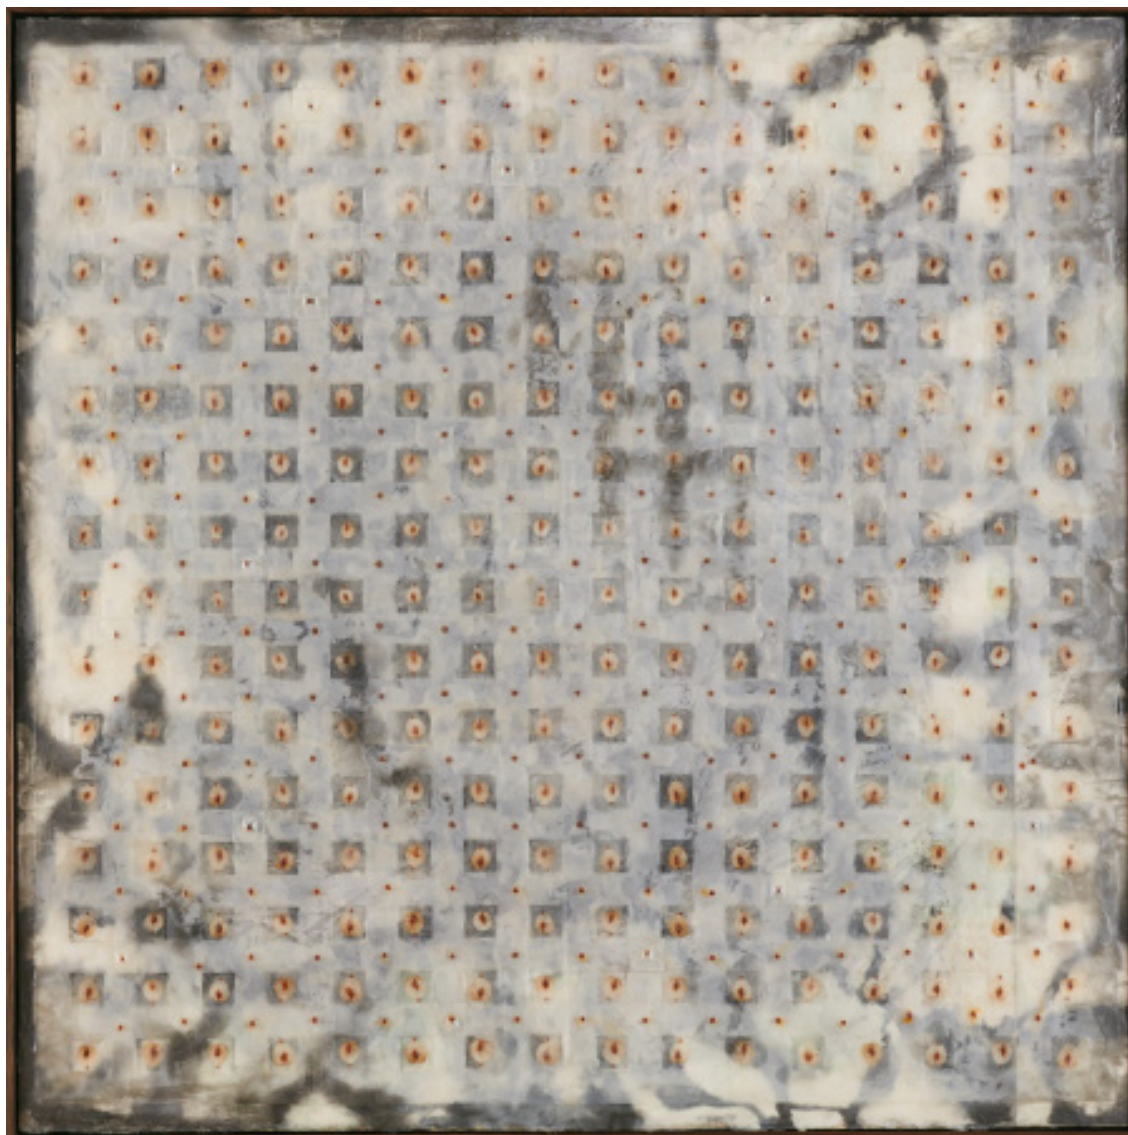

MONTANA MILLER

MADELEINE PETERS

BONNIE PORTER GREENE

MIGNON STEELE

LEONIE WATSON

Lee Bethel Sylvan, 2018

graphite watercolour, paper, seed, oil and wax medium

on board