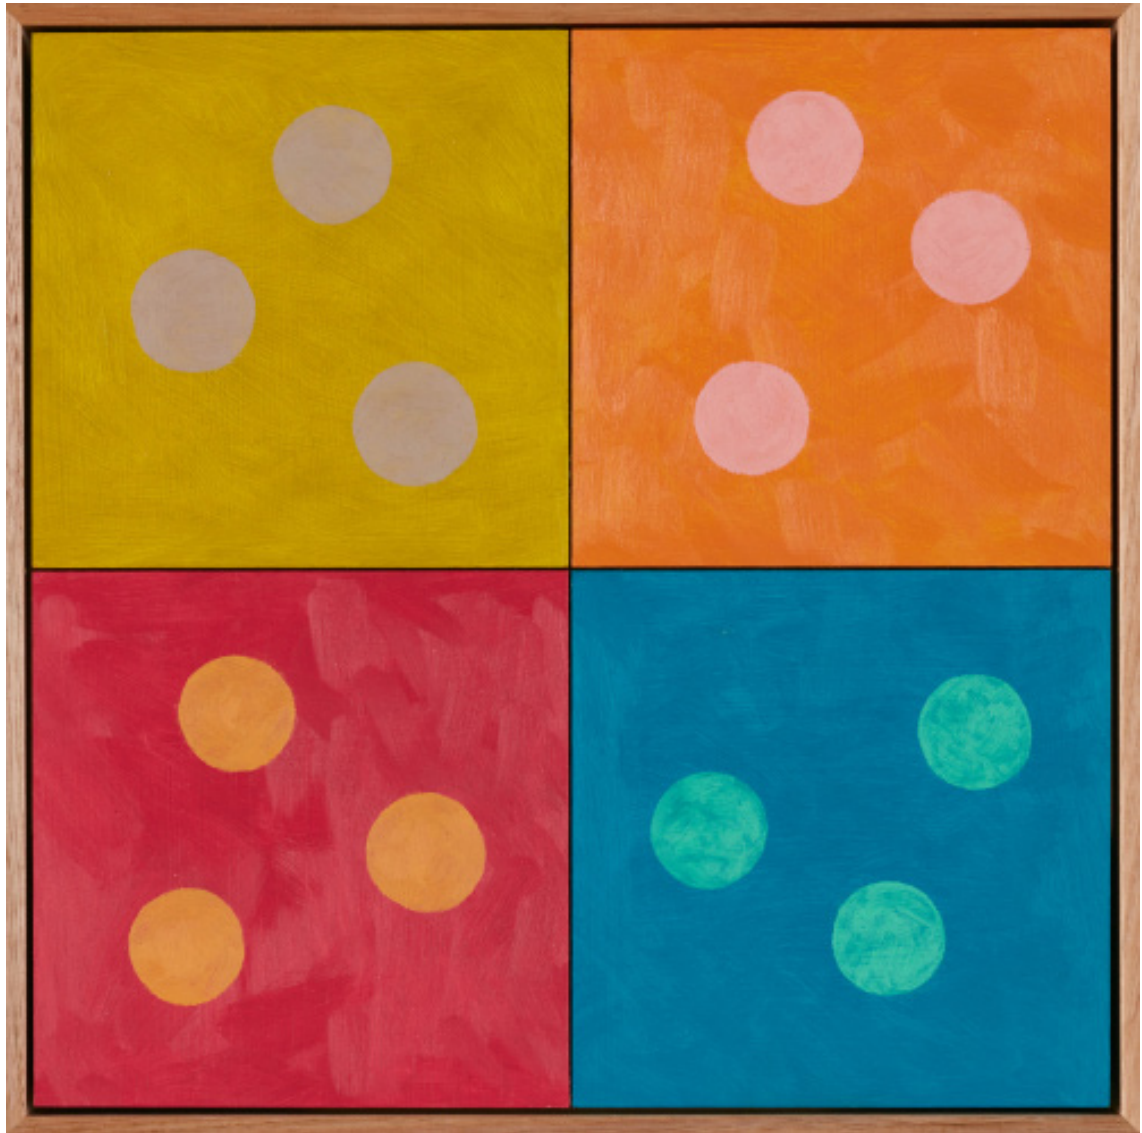

MIXED BAG

LEE BETHEL
MECHELLE BOUNPRASEUTH
JULIA FLANAGAN
SANNE KOELEMIJ
ANNA MAY HENRY
MISH MEIJERS
MONTANA MILLER
MADELEINE PETERS
BONNIE PORTER GREENE
MIGNON STEELE
LEONIE WATSON